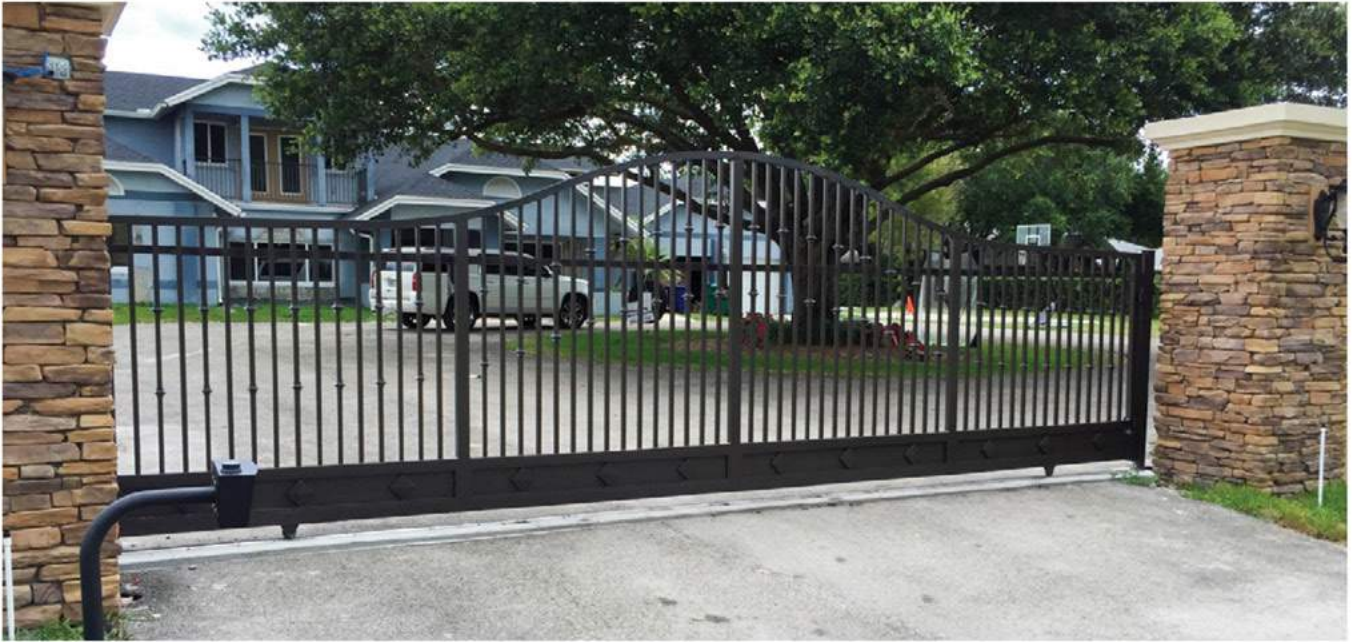

CUSTOM WELDED

ESTATE GATES

BALCONY RAILINGS

SHADING

CUSTOM COLOURS